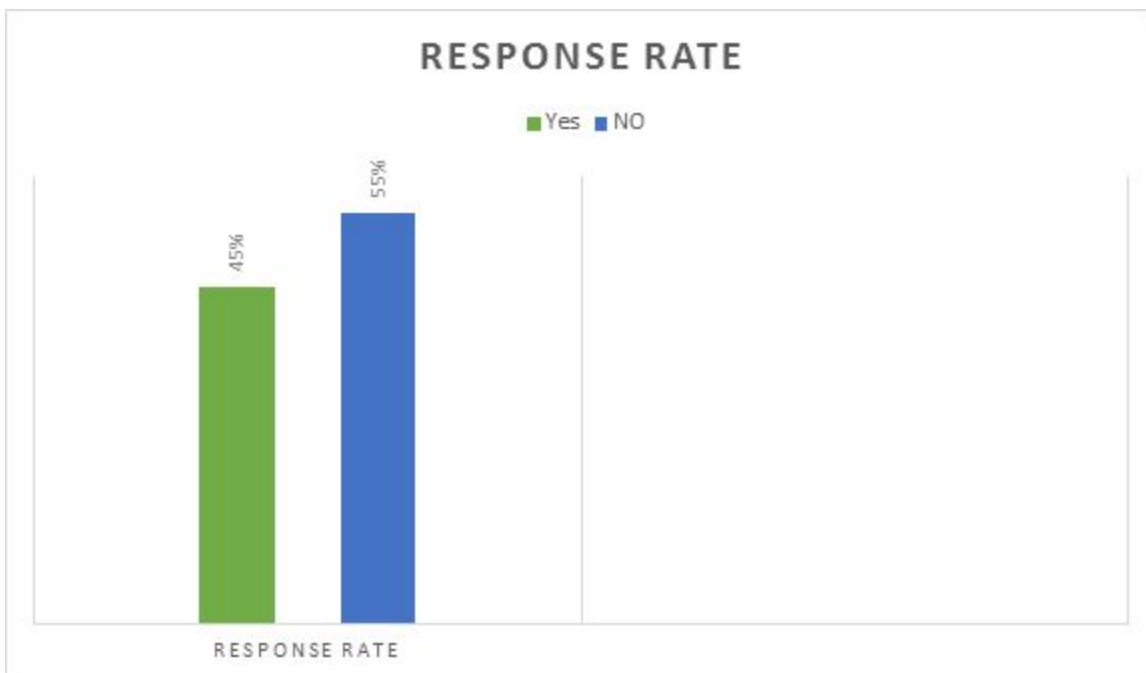

Saint Joseph's College of Maine Career Studio First Destination Survey Summary

Each year, SJC graduates are asked to complete a survey about their transition to a career and provide details about their current (or soon to be) position. Surveys are sent beginning about a month prior to graduation, with reminders sent every two weeks until a month after graduation. Two final reminders are sent in September to those who have not replied.

Prior to 2019, SJC partnered with GradLeaders to administer "The Outcomes Survey." For 2020, we administered the "First Destination Survey" provided by our partner, Handshake.

*Questions are not the same between the two surveys.

Below, please find a sampling of findings from the 2020 survey.

Saint Joseph's College Class of 2020

Survey Response Rate

For the class of 2020 94 of our 211 graduates responded to the survey.