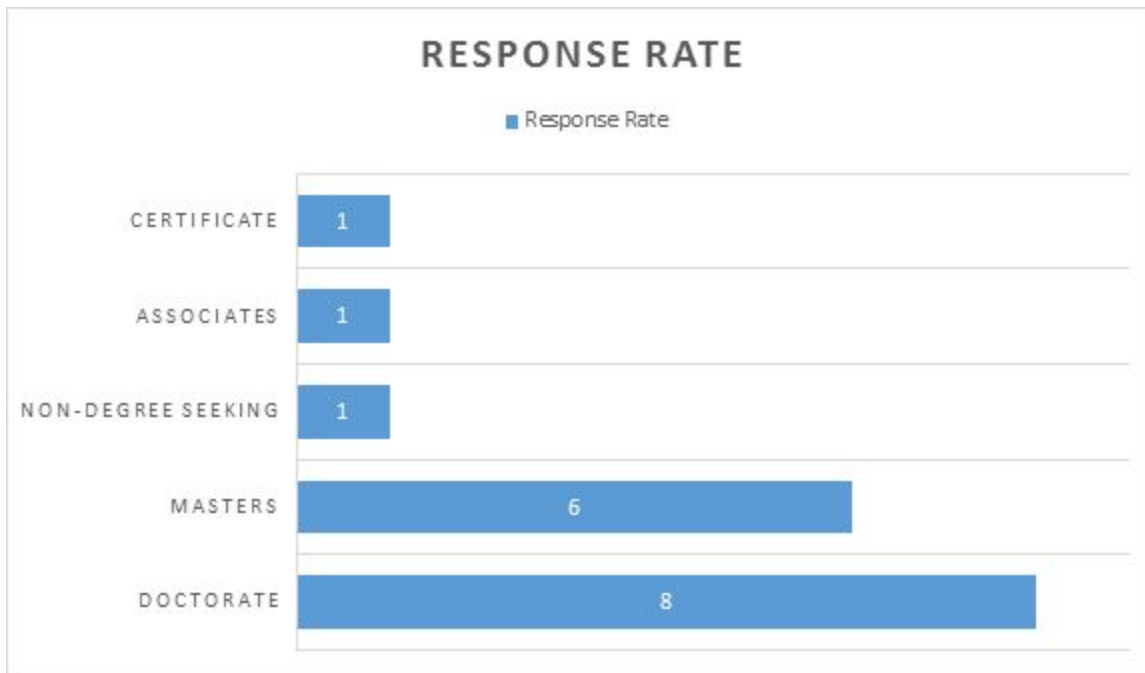

For those who are continuing their education, where and what are they studying?

Where are they Studying?

Notable Colleges and Universities:

Baylor University
Chatham University
Community College of Rhode Island
Curry College
Dalhousie University
Emerson College
Franklin Pierce University
Johnson & Wales University

Maine College of Health Profession
New England College of Optometry
Saint Joseph's College of Maine
St. George's University
University of New England
University of Southern Maine
Western New England University
William James College