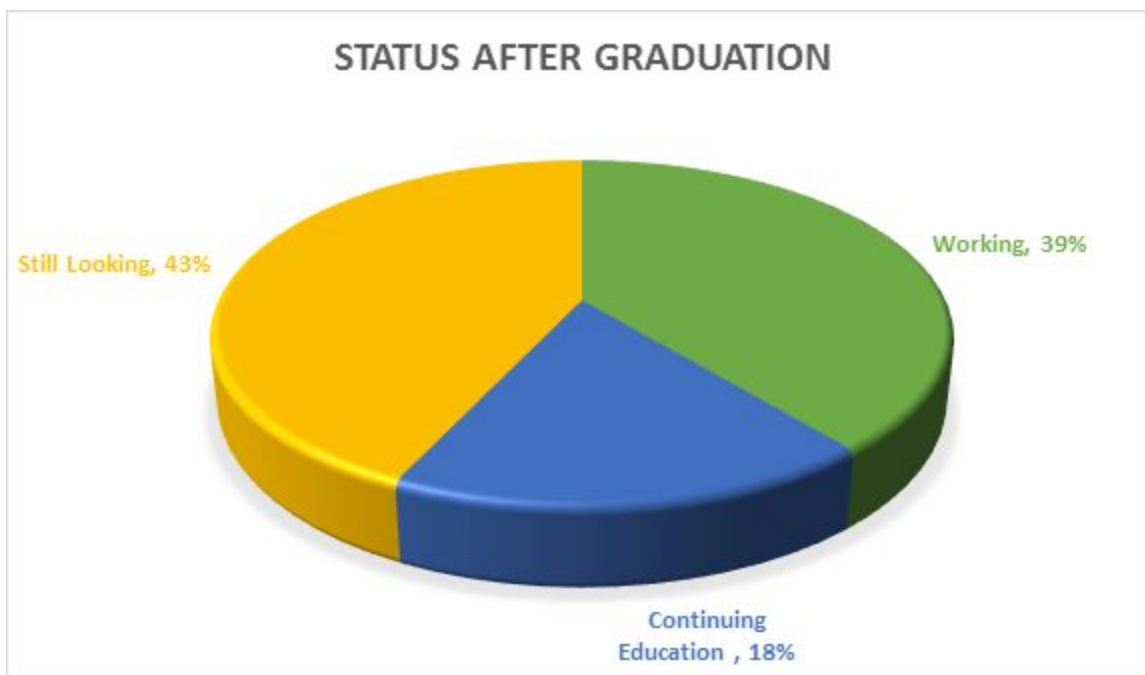

Saint Joseph's College of Maine Career Studio First Destination Survey Summary

Each year, SJC graduates are asked to complete a survey about their transition to a career and provide details about their current (or soon to be) position. Surveys are sent beginning about a month prior to graduation, with reminders sent every two weeks until a month after graduation. Two final reminders are sent in September to those who have not replied.

Below, please find a sampling of findings from the 2020 survey.

Saint Joseph's College Class of 2020

Survey Response Rate

For the class of 2020 94 of our 211 graduates responded to the survey.

Work/Education status after graduation: